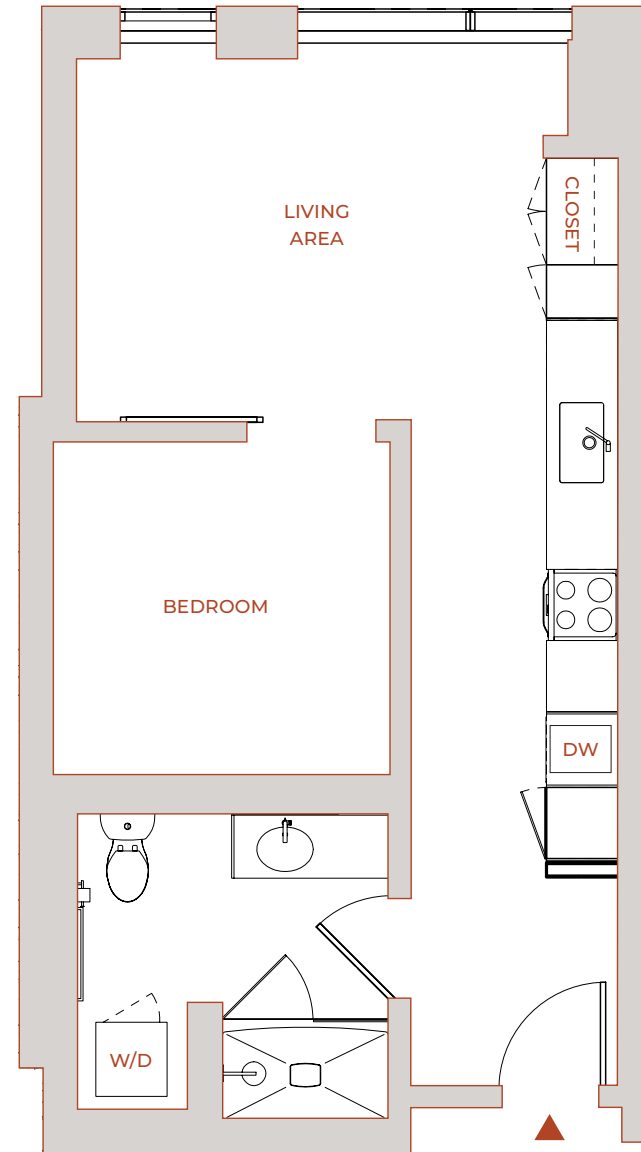

1 BEDROOM - 1

1 OPEN BEDROOM / 1 BATH
499 SQUARE FEET

FEATURES

- QUARTZ COUNTERTOPS WITH FULL HEIGHT STONE BACKSPLASH
- INTEGRATED, PANELIZED APPLIANCES
- CUSTOM MODULAR CLOSETS
- WIDE PLANK FLOORING THROUGHOUT
- SOFT CLOSE CABINETS
- ILLUMINATED MIRRORS
- FLOOR-TO-CEILING WINDOWS IN EVERY ROOM
- KEYLESS ENTRY
- ECOBEE SMART THERMOSTAT
- WIFI ENABLED OUTLETS*
- ROVER WIFI THROUGHOUT BUILDING

FLOOR PLANS ARE DRAWN TO VARYING SCALES TO MAXIMIZE VISIBILITY WHEN PRINTED. THE FLOOR PLANS, ELEVATIONS, RENDERINGS, FEATURES, FINISHES AND SPECIFICATIONS ARE SUBJECT TO CHANGE AT ANY TIME. SQUARE FOOTAGE OR FLOOR AREAS SHOWN IN ANY MARKETING OR OTHER MATERIALS IS APPROXIMATE AND MAY BE MORE OR LESS THAN THE ACTUAL SIZE. THESE MATERIALS SHOULD NOT BE RELIED UPON AS REPRESENTATIONS, EXPRESS OR IMPLIED. THE DEVELOPER RESERVES THE RIGHT TO CHANGE FLOOR PLANS, ELEVATIONS, FEATURES, FINISHES AND SPECIFICATIONS AT ANY TIME, WITHOUT PRIOR NOTICE. *ONLY AVAILABLE IN SOME UNITS.